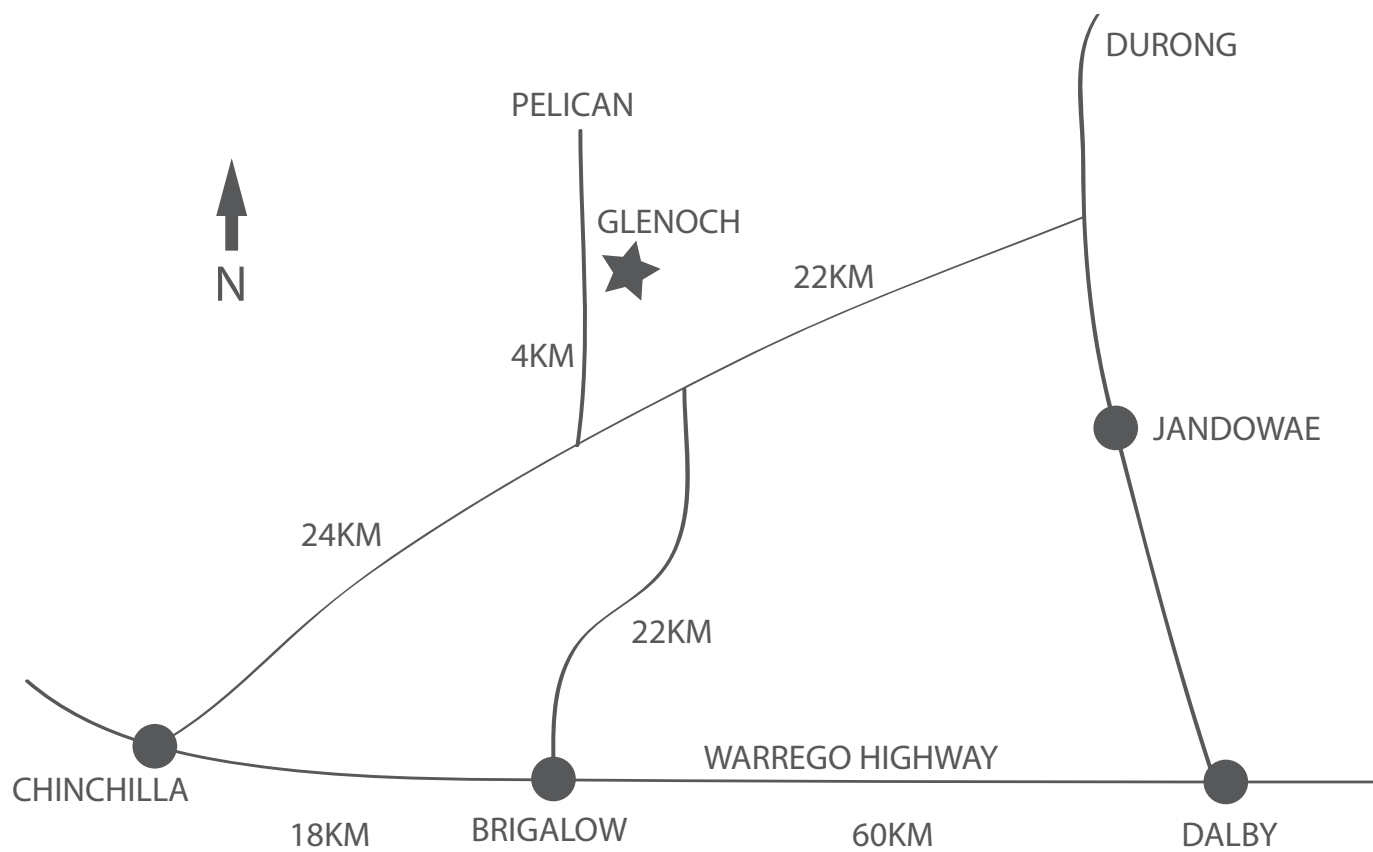

DIRECTIONS TO SANDON GLENOCH

Directions to Glenoch: 28km NE of Chinchilla, 416 Burra Burri Creek Road

From Dalby: 60km on Warrego Hwy to Brigalow, turn right Brigalow-Canaga Rd follow 22km, turn left Chinchilla-Wondai Rd follow 2km, turn right Burra-Burri Creek Rd follow 4km.

From Chinchilla: Leave town on Chinchilla-Wondai Rd (accessed by taking Cemetery Rd off Warrego Hwy on eastern edge of town), follow 24km, turn left Burra-Burri Creek Rd follow 4km.

Contact

Roger Boshammer & Family
Glenoch
P 07 4665 5128 M 0427 132 094